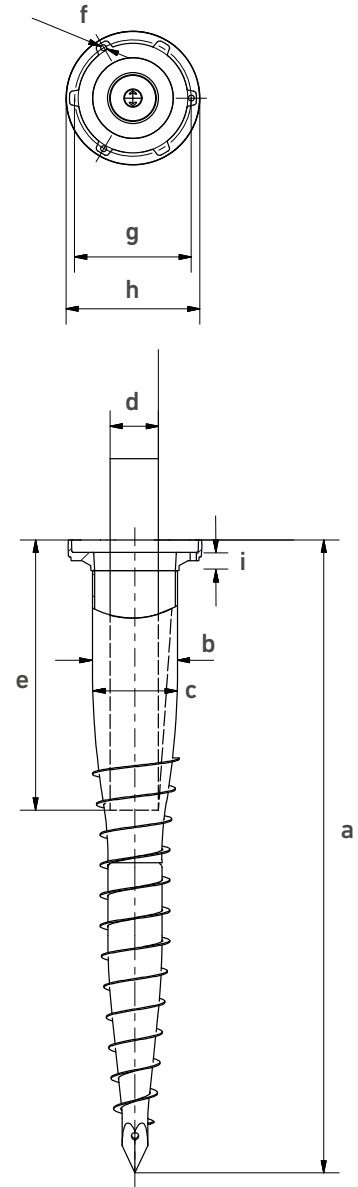

Technical Data Sheet E Series

Basic Info

KSF E 140x2100- E76-100	KSF E 140x1600- E76-100	KSF E 140x1300- E76-100
Nominal length (mm)		
2100	1600	1300
Tube diameter (mm)		
139.70	139.70	139.70
Weight (kg)		
23.50	18.50	15.00
Item number		
25500	26160	25502

Excenter Set-E90
Item No. 26813

Excenter Set-E100
Item No. 26809

Reducer-E76-E60
Item No. 26821

Reducer-E76-E70
Item No. 26822

Cover Plate
2 mm-E76-100
Item No. 26819

Cover Plate
8 mm-E76-100
Item No. 26829

efficient · no concrete · durable

Technical Data

	KSF E 140x2100- E76-100	KSF E 140x1600- E76-100	KSF E 140x1300- E76-100
a Length (mm) (± 25 mm)	2110	1640	1310
b Outer diameter (mm)	139.70	139.70	139.70
c Inner diameter (mm)	132.50	132.50	132.50
d Diameter setting* (mm)	100 90 80 76**	100 90 80 76**	100 90 80 76**
e Depth setting (mm) (± 25 mm)	975 1010 1040 1040	730 775 810 810	565 630 650 650
f Thread	3 x M12	3 x M12	3 x M12
g Pitch circle diameter (mm)	192	192	192
h Flange outer diameter (mm)	220	220	220
i Flange thickness (mm)	14	14	14

* The diameter setting (d) determines the depth setting (e)

**Tip for installation: To adjust the depth setting, it is recommended to fill in ballast or insert an accessory plate

Online Service

KSF E 140x2100- E76-100	KSF E 140x1600- E76-100	KSF E 140x1300- E76-100
----------------------------	----------------------------	----------------------------